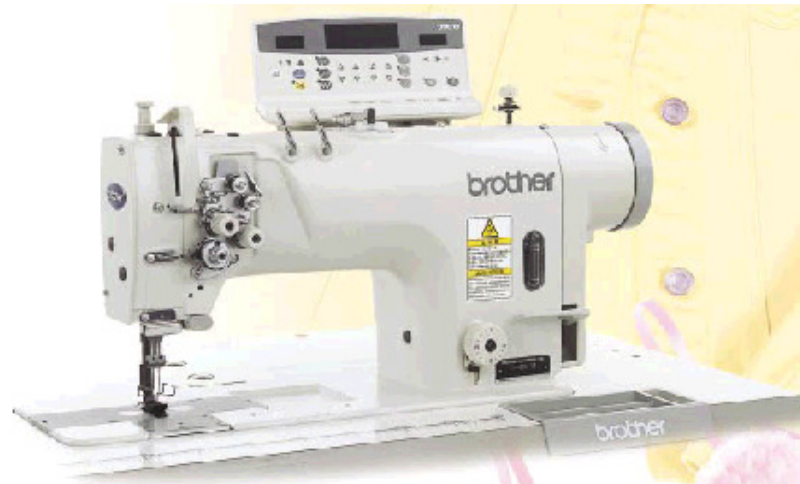

Twin needle direct drive lock stitcher

T-8421A

Twin needle direct drive lock stitcher with thread trimmer

T-8422A

Twin needle direct drive lock stitcher with large hook and thread trimmer

T-8722A

Twin needle lock stitcher

T-8420A

Twin needle lock stitcher with large hook

T-8720A

Full model change for Brother's twin needle lock stitchers that have the No. 1 market share in the world.

Brother's twin needle lock stitchers utilize a world-first direct drive method and dry head mechanism to provide more comfortable and cleaner sewing.